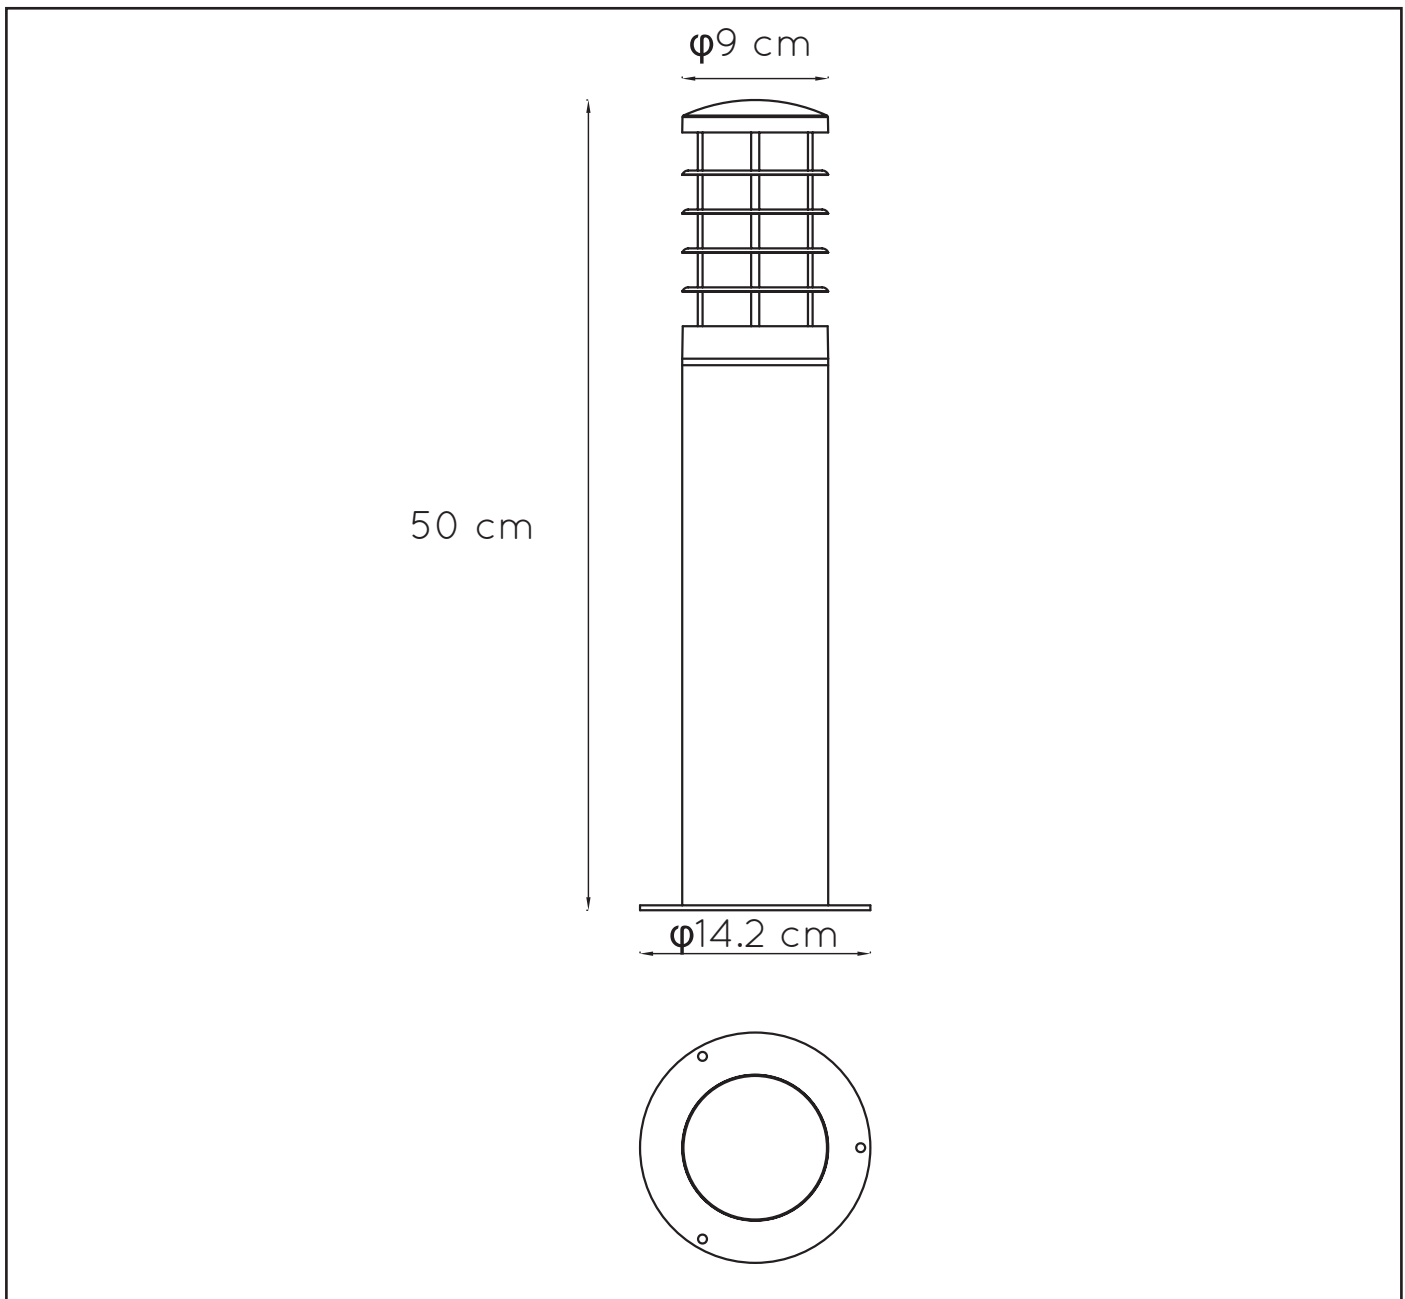

LUCIDE

GENERAL SPECIFICATIONS

RECOMMENDED LUCIDE LIGHT SOURCE

49020 /05/60

Light source dimmable : Yes

Light source incl. : No

General

Dimensions LxWxH : 14.2 cm x 14.2 cm x 50 cm

Height minimum : 50 cm

Height maximum : 50 cm

Dimensions shade LxWxH : $\varnothing 9$ x 17.5 cm

Main material : Aluminum

Ceiling rose material : Aluminium

Color : Black

Style : Modern

Shape : Round

Power requirements : 220-240V~50Hz

Bulb type & maximum wattage : E27 max 60W

IP44

IP54

IP65

IP67

Explanation of IP numbers for degrees of protection, see safety instruction manual in the box.

For more specifications of this product please visit

www.lucide.com

LUCIDE

TECHNICAL DRAWING & DIMENSIONS

SOLID

Item number:14871/50/30
EAN code:5411212143778

For more specifications, dimensions please visit
www.lucide.com

LUCIDE

INSTALLATION DRAWING SPECIFICATIONS